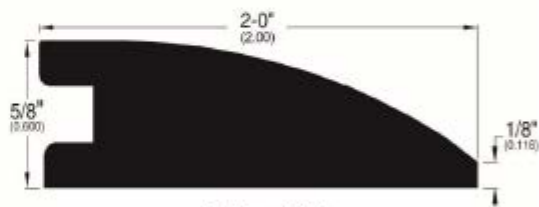

## Baltic Treasures 5/8" Hardwood moldings

(002) 78"

**T-Mold (002)**

(038) Lengths 48"–78"–94"

(154) Option 5 1/2" wide x 94"

**Stair Nose (038)**

(011) 78"

**Threshold (011)**

(037) 78"

**Reducer (037)**

(024) 78"

**Base Shoe (024)**

(226) 94"

**Stair Nose (226)**