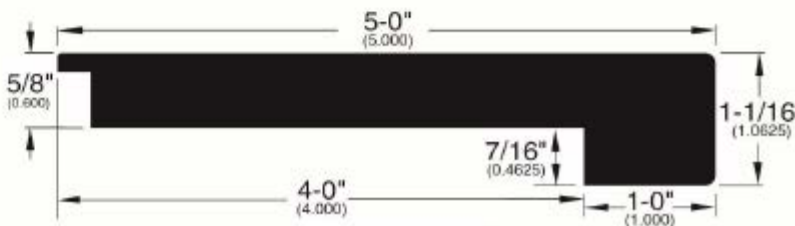

(037) 78"

**Reducer (037)**

(024) 78"

**Base Shoe (024)**

(226) 94"

**Stair Nose (226)**