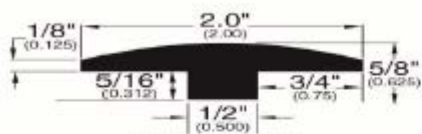

## Baltic Treasures 5/8" Hardwood moldings

(002) 78"

**T-Mold (002)**

(038) Lengths 48"–78"–94"

(154) Option 5 1/2" wide x 94"

**Stair Nose (038)**

(011) 78"

**Threshold (011)**