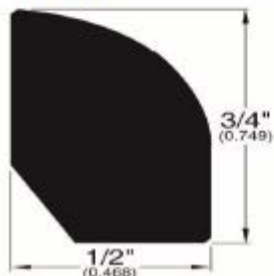

## Baltic Treasures 5/8" Hardwood moldings

(002) 78"

**T-Mold (002)**

(038) Lengths 48"–78"–94"

(154) Option 5 1/2" wide x 94"

**Stair Nose (038)**

(011) 78"

**Threshold (011)**

(037) 78"

**Reducer (037)**

(024) 78"

**Base Shoe (024)**

(226) 94"

**Stair Nose (226)**