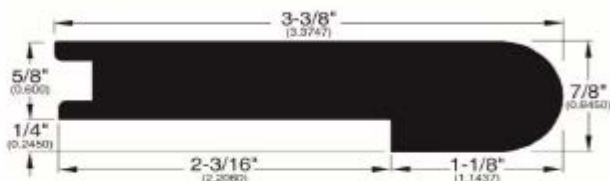

## Baltic Treasures 5/8" Hardwood moldings

(002) 78"

**T-Mold (002)**

(038) Lengths 48"–78"–94"

(154) Option 5 1/2" wide x 94"

**Stair Nose (038)**

(011) 78"

**Threshold (011)**

(037) 78"

**Reducer (037)**

(024) 78"

**Base Shoe (024)**

(226) 94"

**Stair Nose (226)**