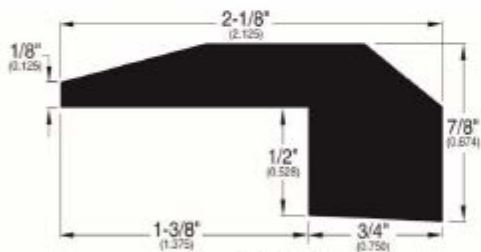

## Baltic Treasures 5/8" Hardwood moldings

(002) 78"

**T-Mold (002)**

(038) Lengths 48"–78"–94"

(154) Option 5 1/2" wide x 94"

**Stair Nose (038)**

(011) 78"

**Threshold (011)**

(037) 78"

**Reducer (037)**

(024) 78"

**Base Shoe (024)**

(226) 94"

**Stair Nose (226)**